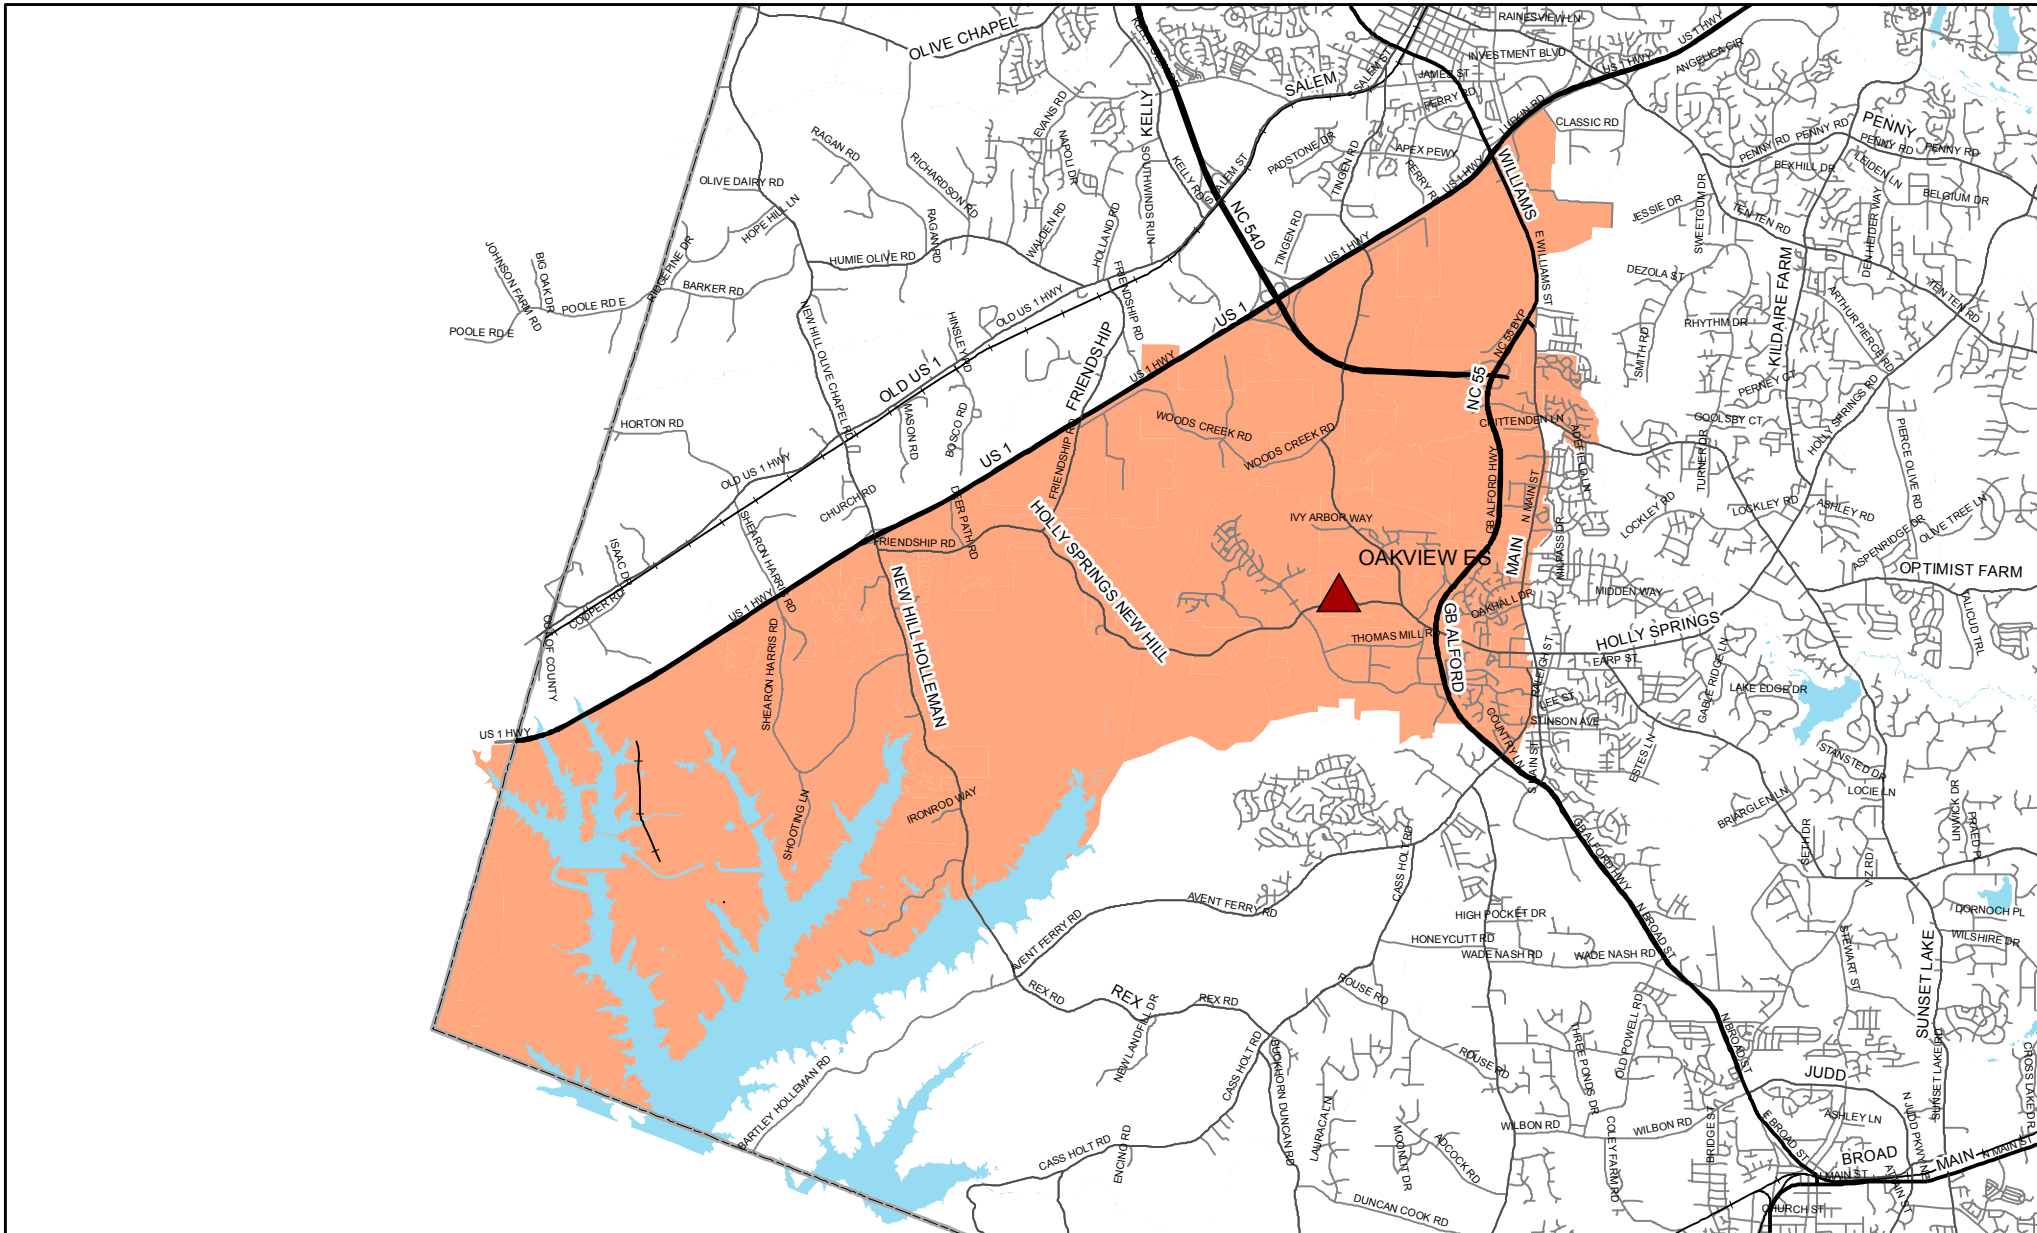

2016-17 School Base Attendance Area OAKVIEW ES

2016-17 WCPSS Base Attendance Area maps subject to revision.
Maps are drawn to parcel resolution and may be refined upon review.